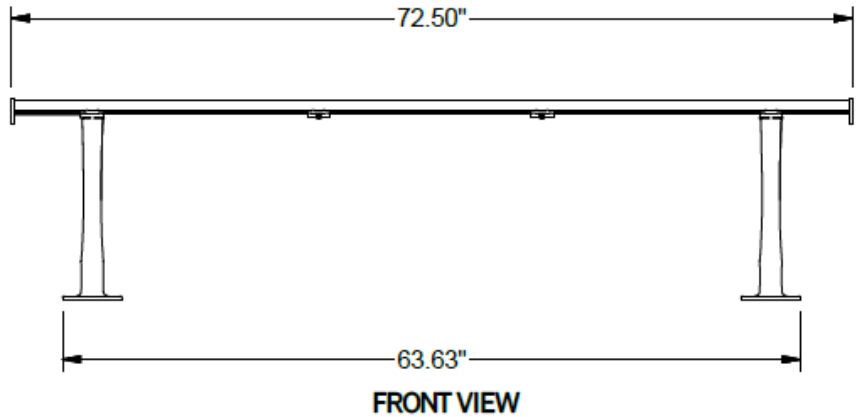

SHIPPING INFORMATION

Unit Weight	Unit Shipping Wt. UPS	Unit Shipping Wt. Truck (1+ Units)	Unit Ship Size w/Pallet	Max Units Per Pallet	Pallet Size/Wt. (32" x 74")	Total No. Pkgs.	Shipping Class
60 lbs.	N/A	67 lbs./unit	32 cu. ft.	1	100 lbs.	1	150