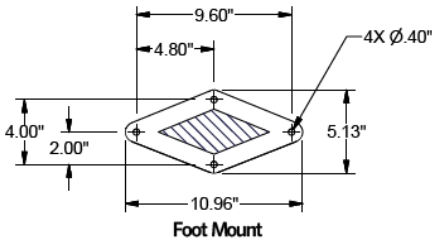

SHIPPING INFORMATION

Unit Weight	Unit Shipping Wt. UPS	Unit Shipping Wt. Truck (1+ Units)	Unit Ship Size w/Pallet	Max Units Per Pallet	Pallet Size/Wt. (32" x 74")	Total No. Pkgs.	Shipping Class
60 lbs.	N/A	67 lbs./unit	32 cu. ft.	1	100 lbs.	1	150