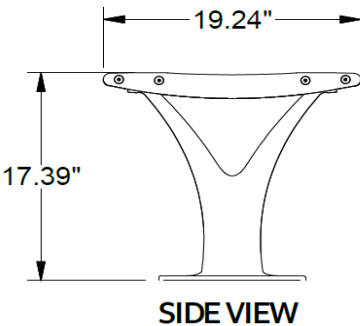

SHIPPING INFORMATION

Unit Weight	Unit Shipping Wt. UPS	Unit Shipping Wt. Truck (1+ Units)	Unit Ship Size w/Pallet	Max Units Per Pallet	Pallet Size/Wt. (32" x 74")	Total No. Pkgs.	Shipping Class
60 lbs.	N/A	67 lbs./unit	32 cu. ft.	1	100 lbs.	1	150