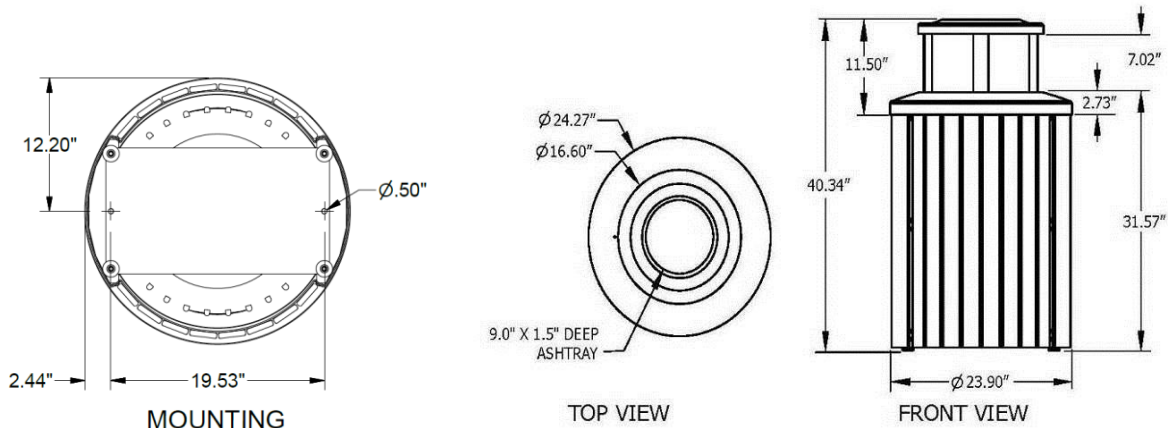

Accessories

Ash/Trash Top R-S518
Bonnet Top F3202
Open Top R-S625
Open Hood Top F3207
Visor Hood Top F3209
Dome Recycler Top F3205
Visor Recycler Top F3206

Ash Sifter 5" Diameter SIFTER